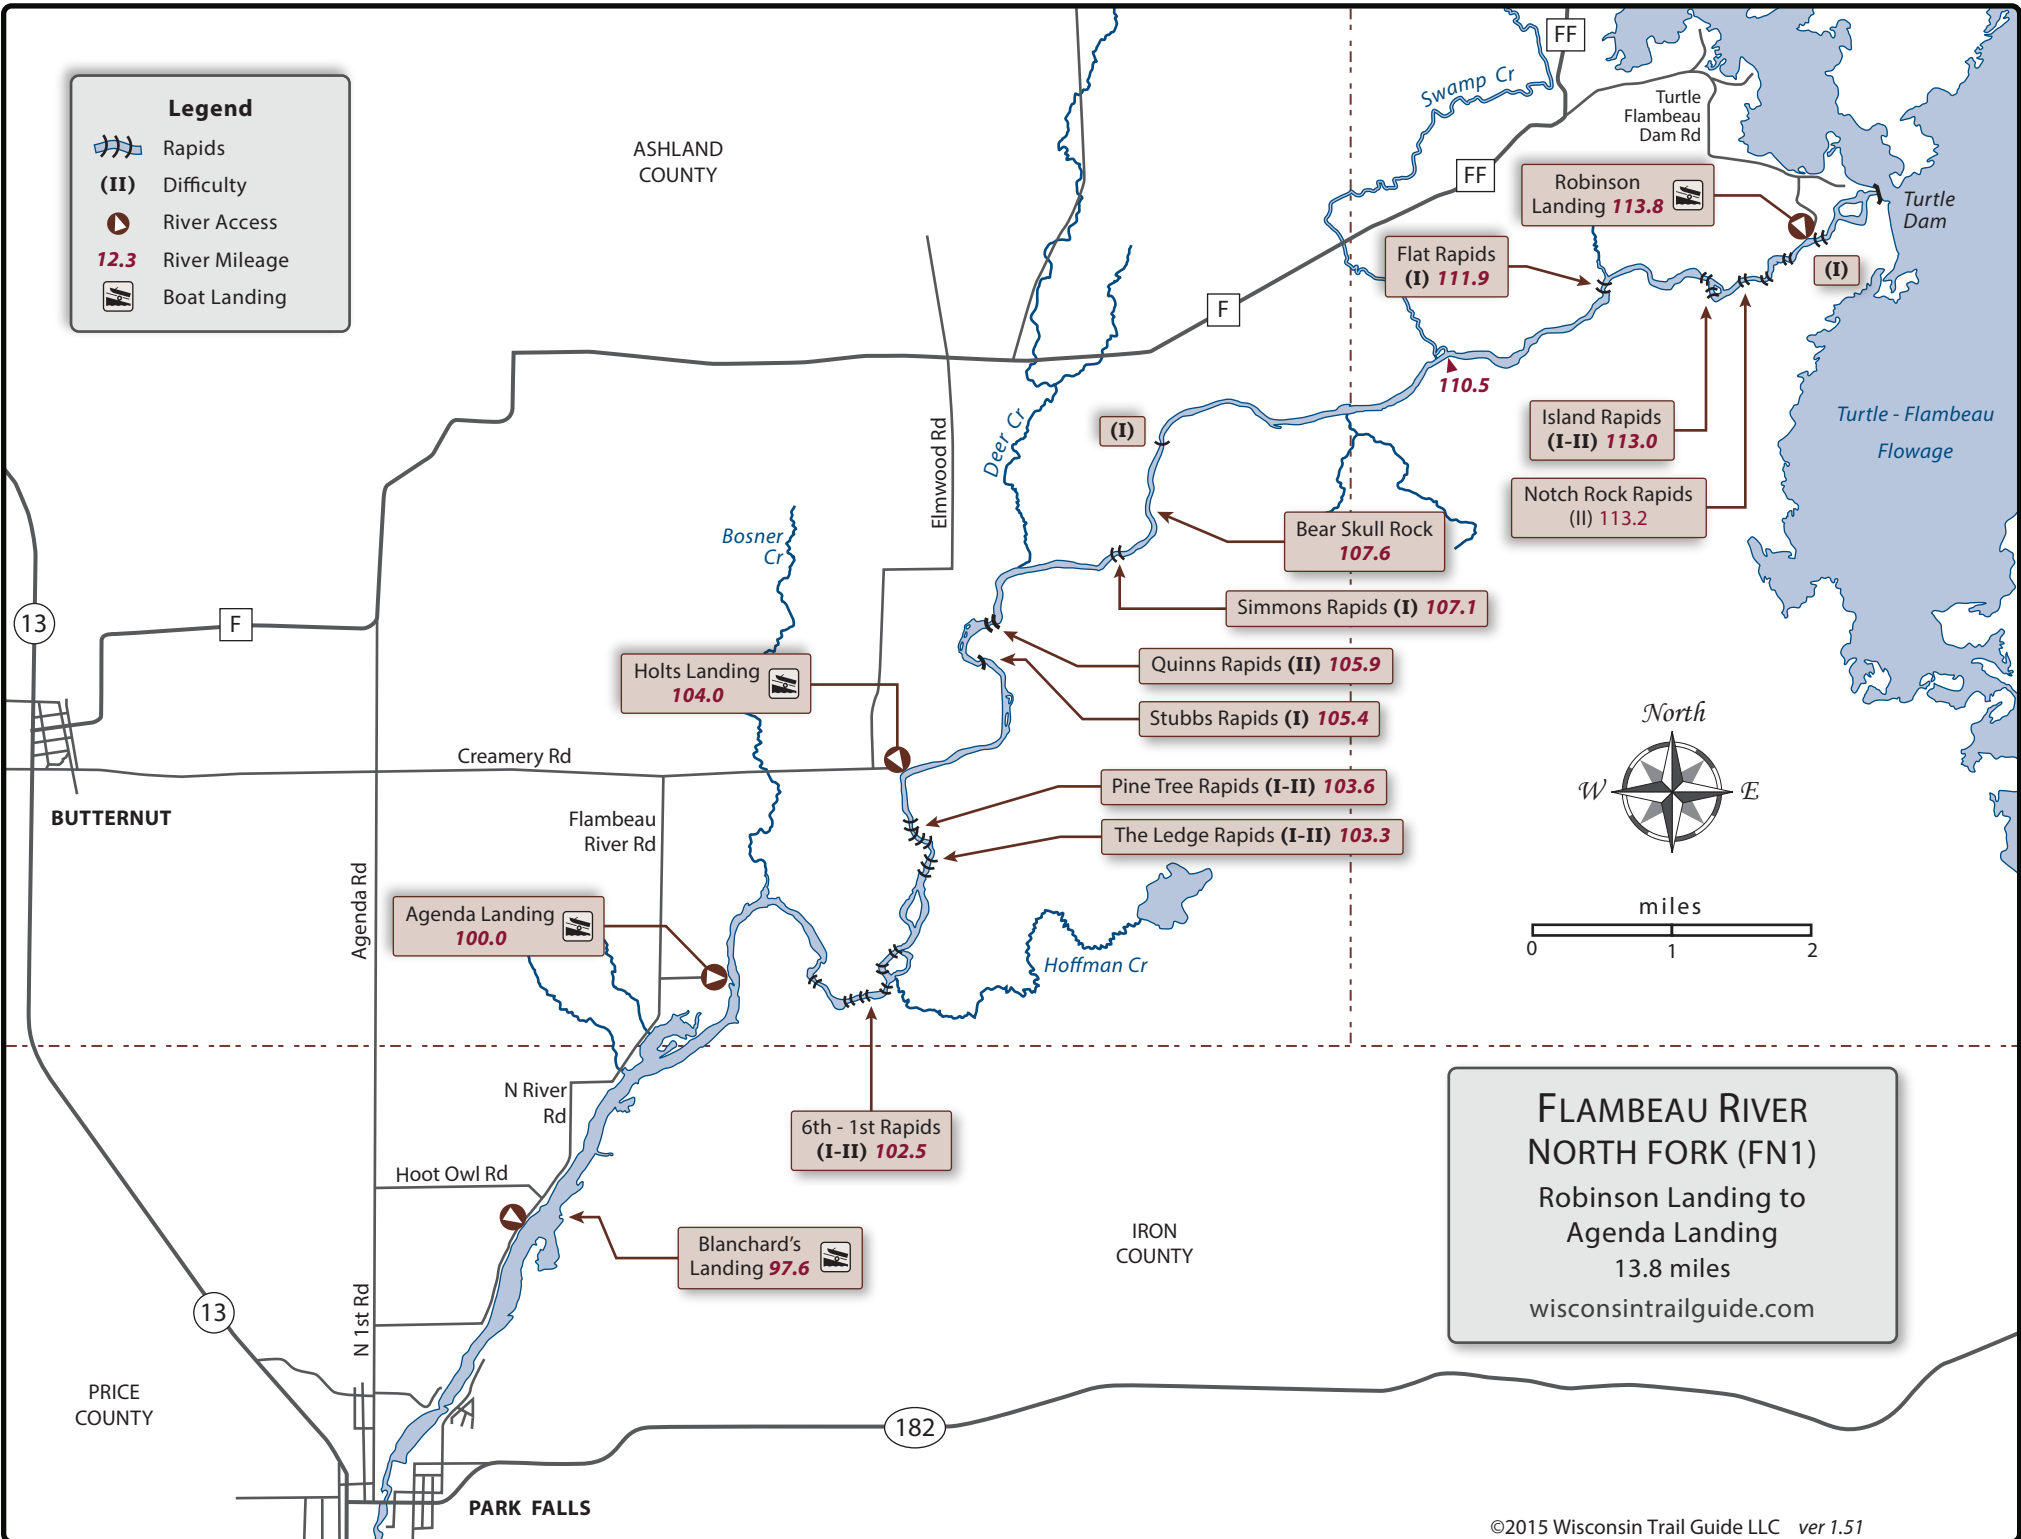

Legend

-  Rapids
- (II)** Difficulty
-  River Access
- 12.3** River Mileage
-  Boat Landing

**FLAMBEAU RIVER
NORTH FORK (FN1)**
Robinson Landing to
Agenda Landing
13.8 miles
wisconsintrailguide.com