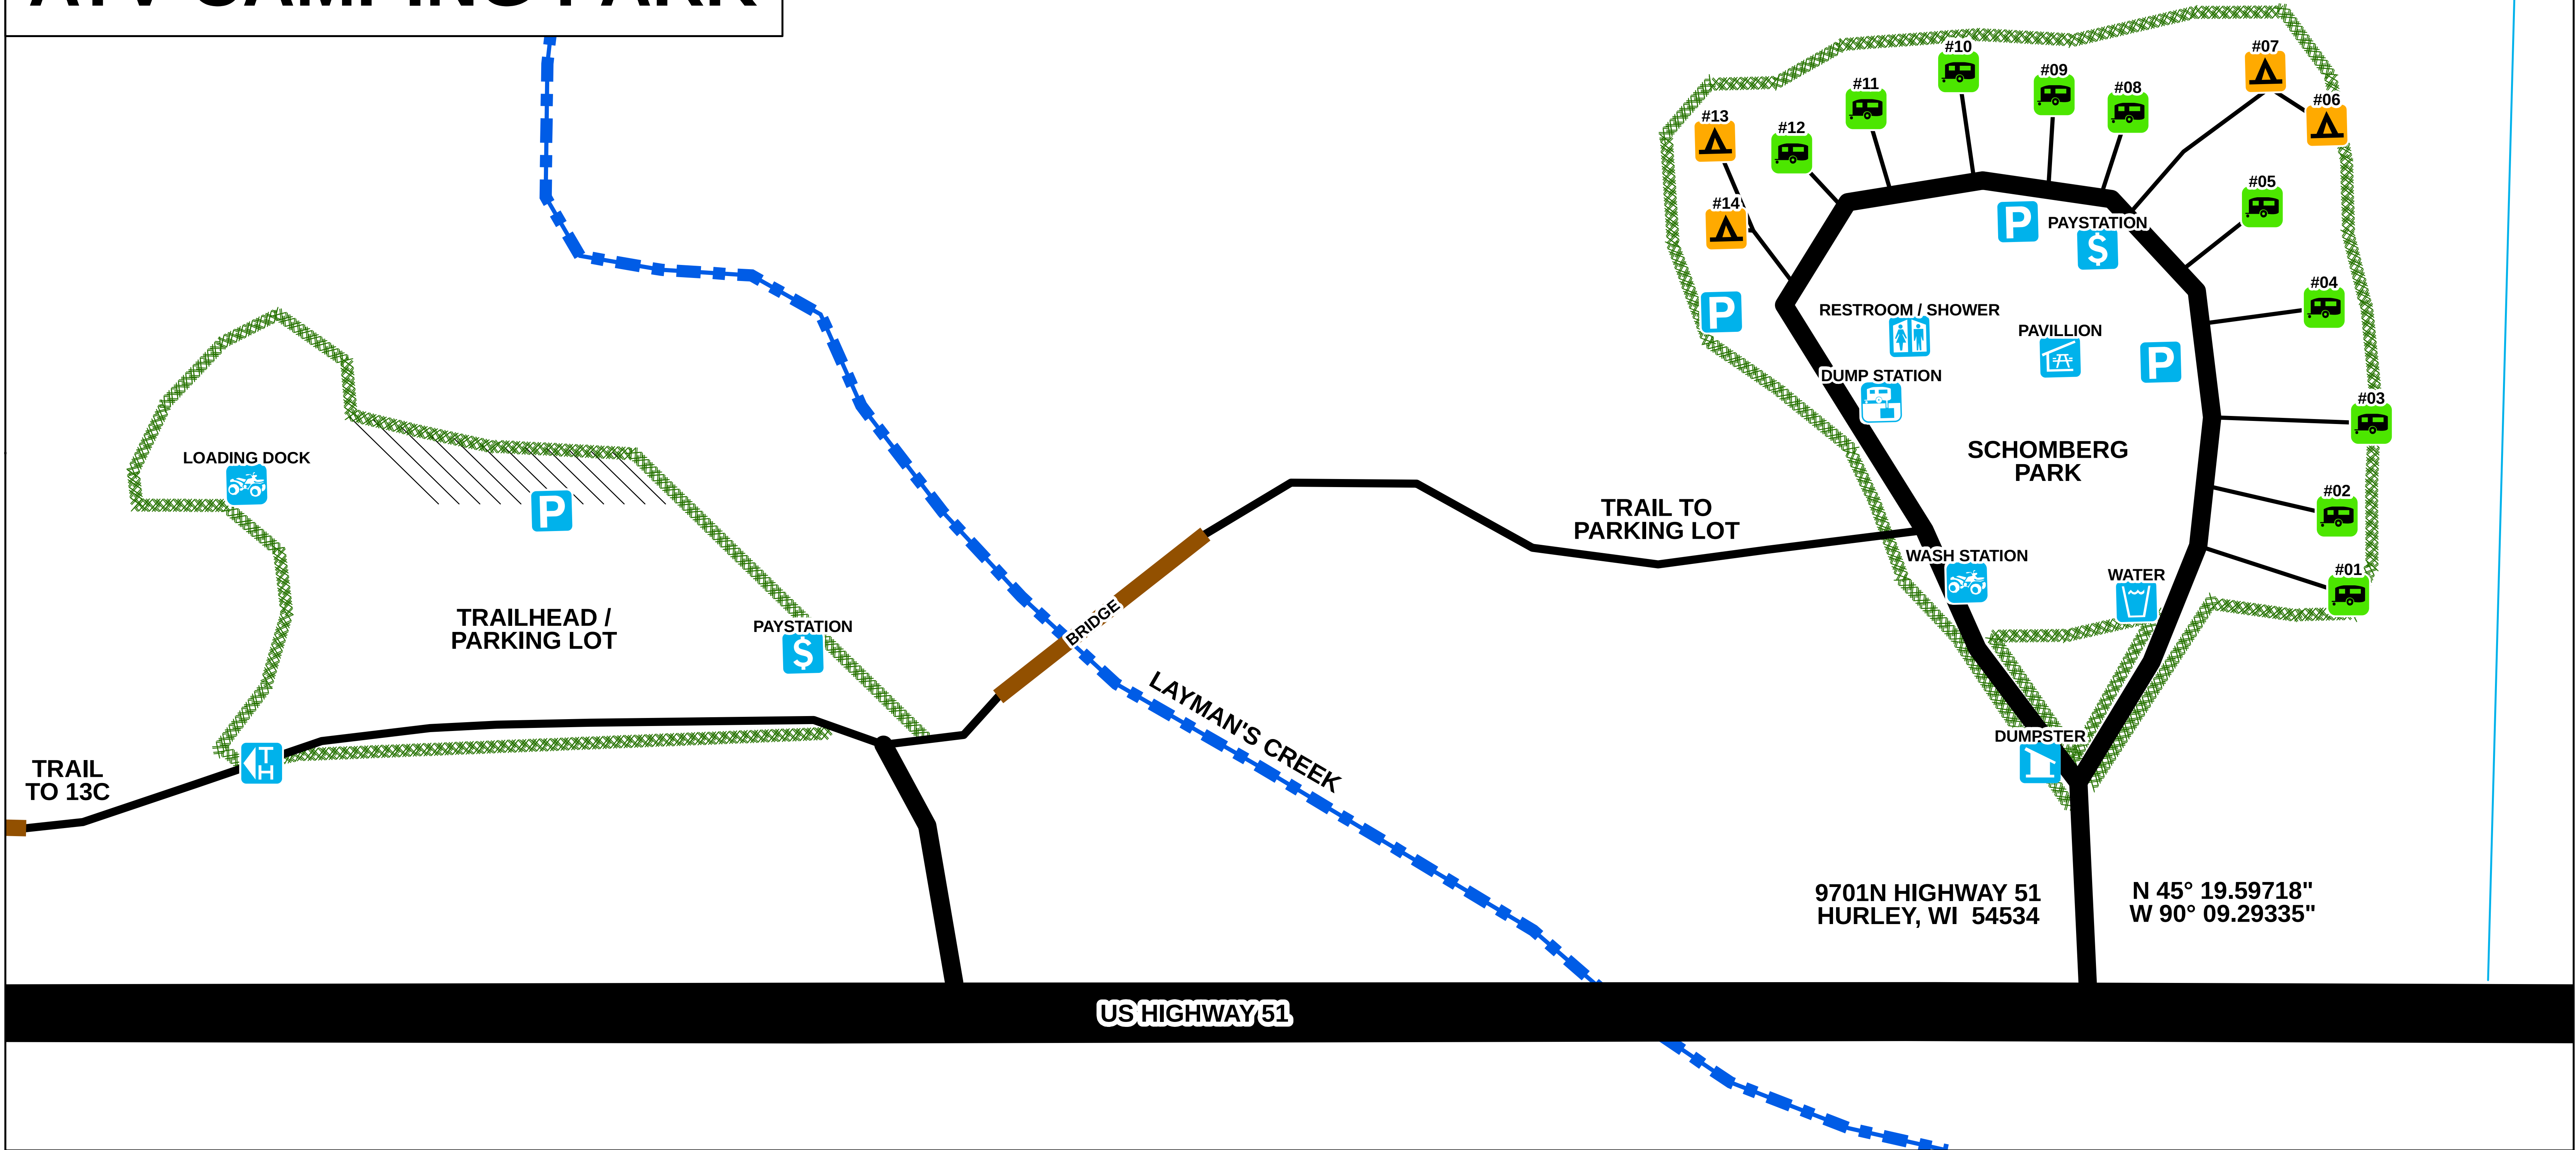

# SCHOMBERG PARK IRON COUNTY ATV CAMPING PARK

US HIGHWAY 51